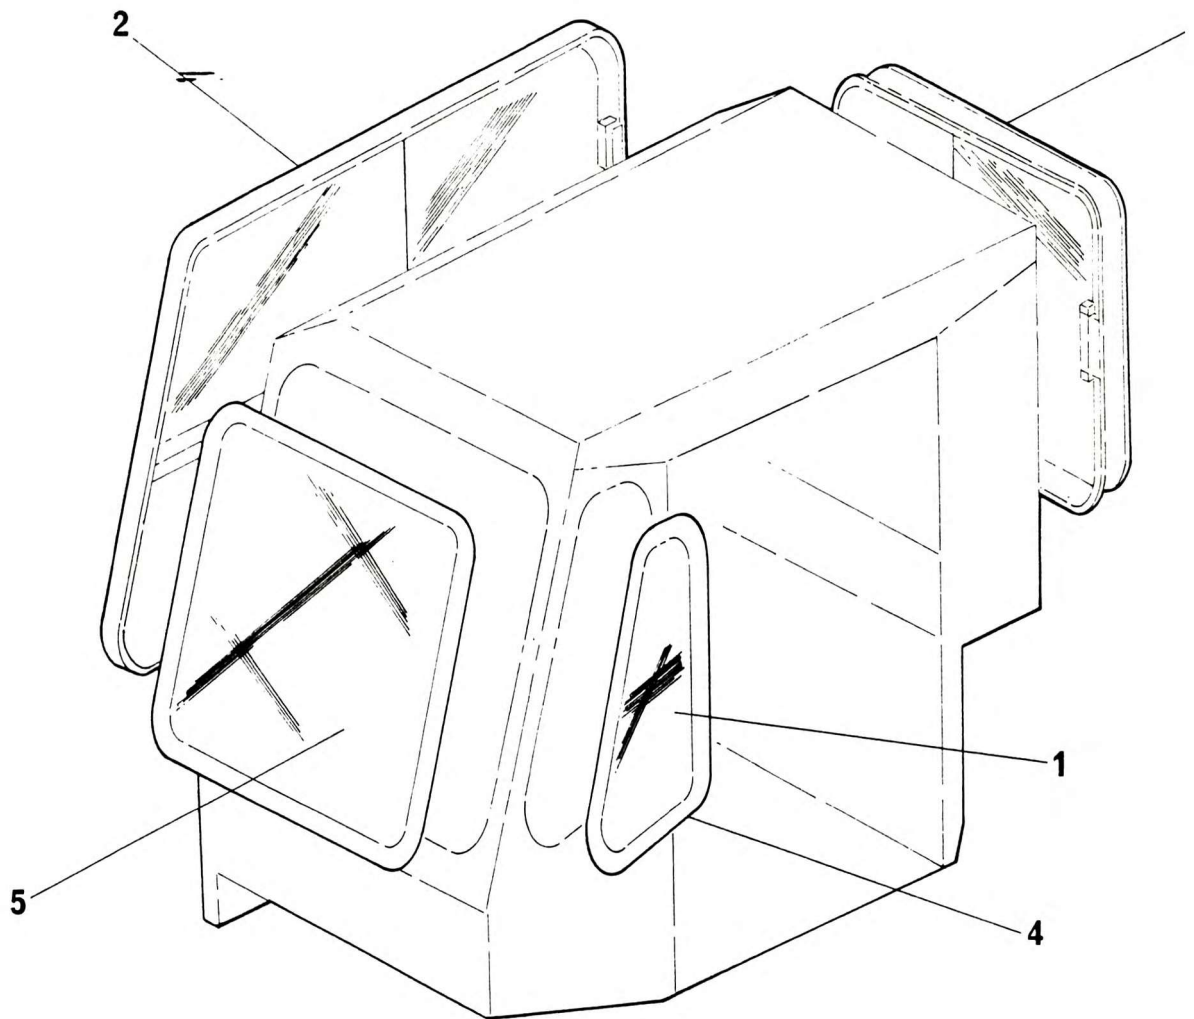

GLASS ASSY CHASSIS CAB

NO.	PART NO.	QTY.	DESCRIPTION	NO.	PART NO.	QTY.	DESCRIPTION
1	7-498-000336	1	Side Glass				
2	7-498-000340	1	Window Assy				
3	7-498-000339	1	Rear Window Assy				
4	6-637-003037	1	Moulding				
5	7-498-990054	1	Front Windscreen				